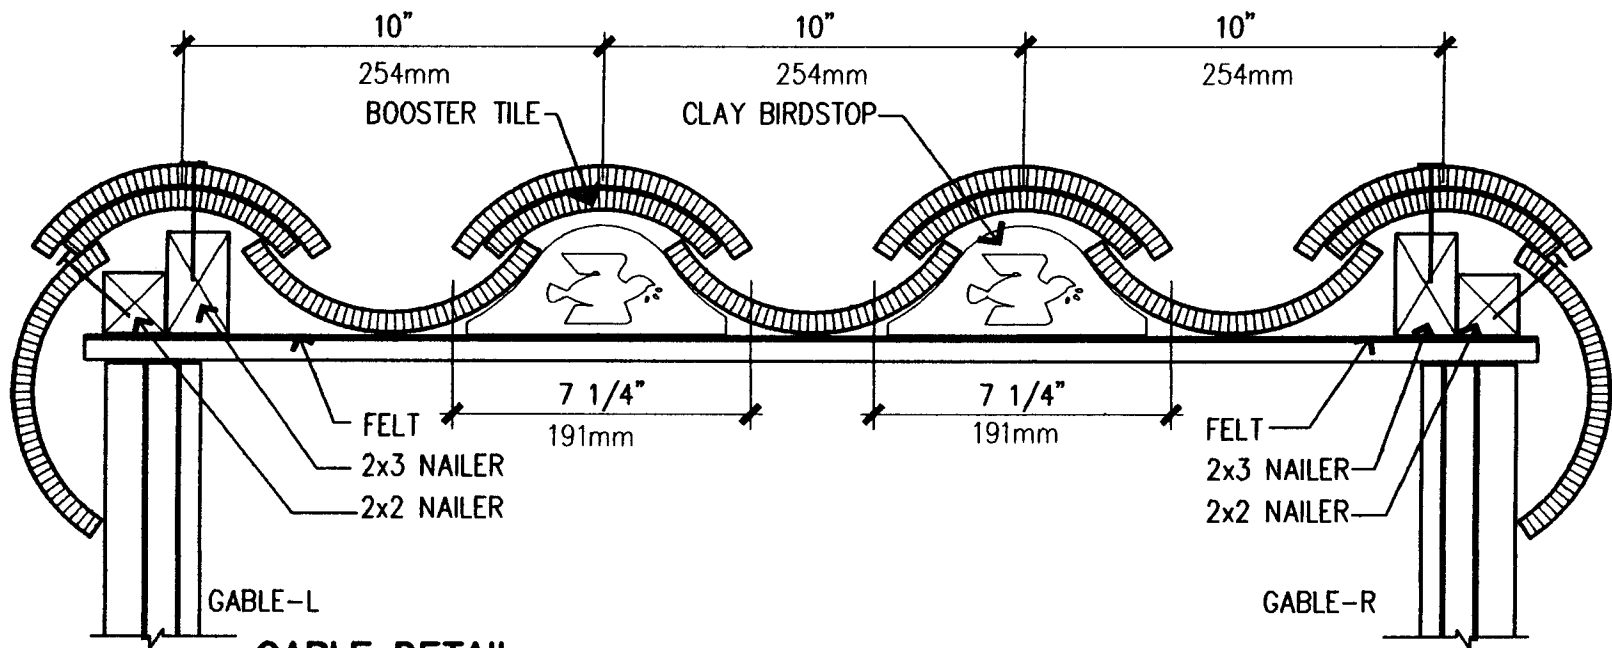

FIELD DETAIL

MCA-BMISS-3D  
N.T.S.

GABLE DETAIL

GABLE DETAIL

MCA-TMISS-GABLE

3"=1'-0"

FLASHING AT WALL

MCA-TMISS-FLWALL2

FLASHING AT WALL	3"=1'-0"	1
------------------	----------	---